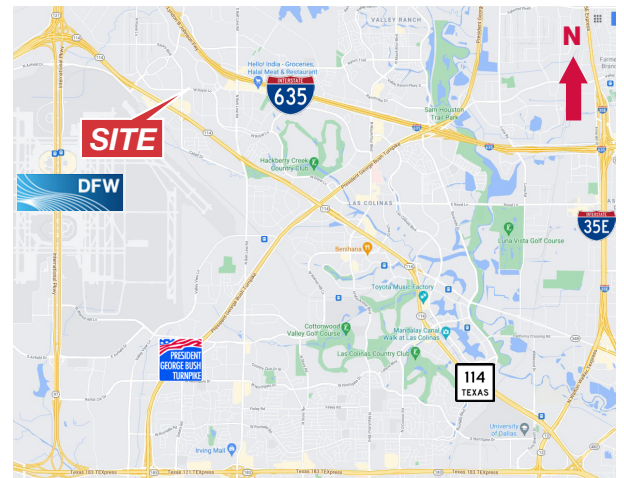

For Lease

2,843-22,108 SF

Royal Freeport Tech Center 4343 W. Royal Lane

Irving, Texas 75063

3 Suites Available:

- **Suite 114 - 2,843 SF**
 - Office Only
- **Suite 118 - 11,108 SF**
 - 2 Dock Doors
 - Heated Warehouse
 - 70/30 Office Warehouse
 - Contiguous with Suite 120
- **Suite 120 - 11,000 SF**
 - 3 Dock Doors
 - Small Warehouse (2,547 SF)
 - Office with 2 Bull Pens (8,453 SF)
 - Contiguous with Suite 118

Property Features

- Fifteen minutes to DFW International Airport
- Direct Access to LBJ and John Carpenter Freeways
- Building Signage Available
- Access to Bus Lines
- Sprinklered
- Deck Height: 24'
- Clear Height: 22'