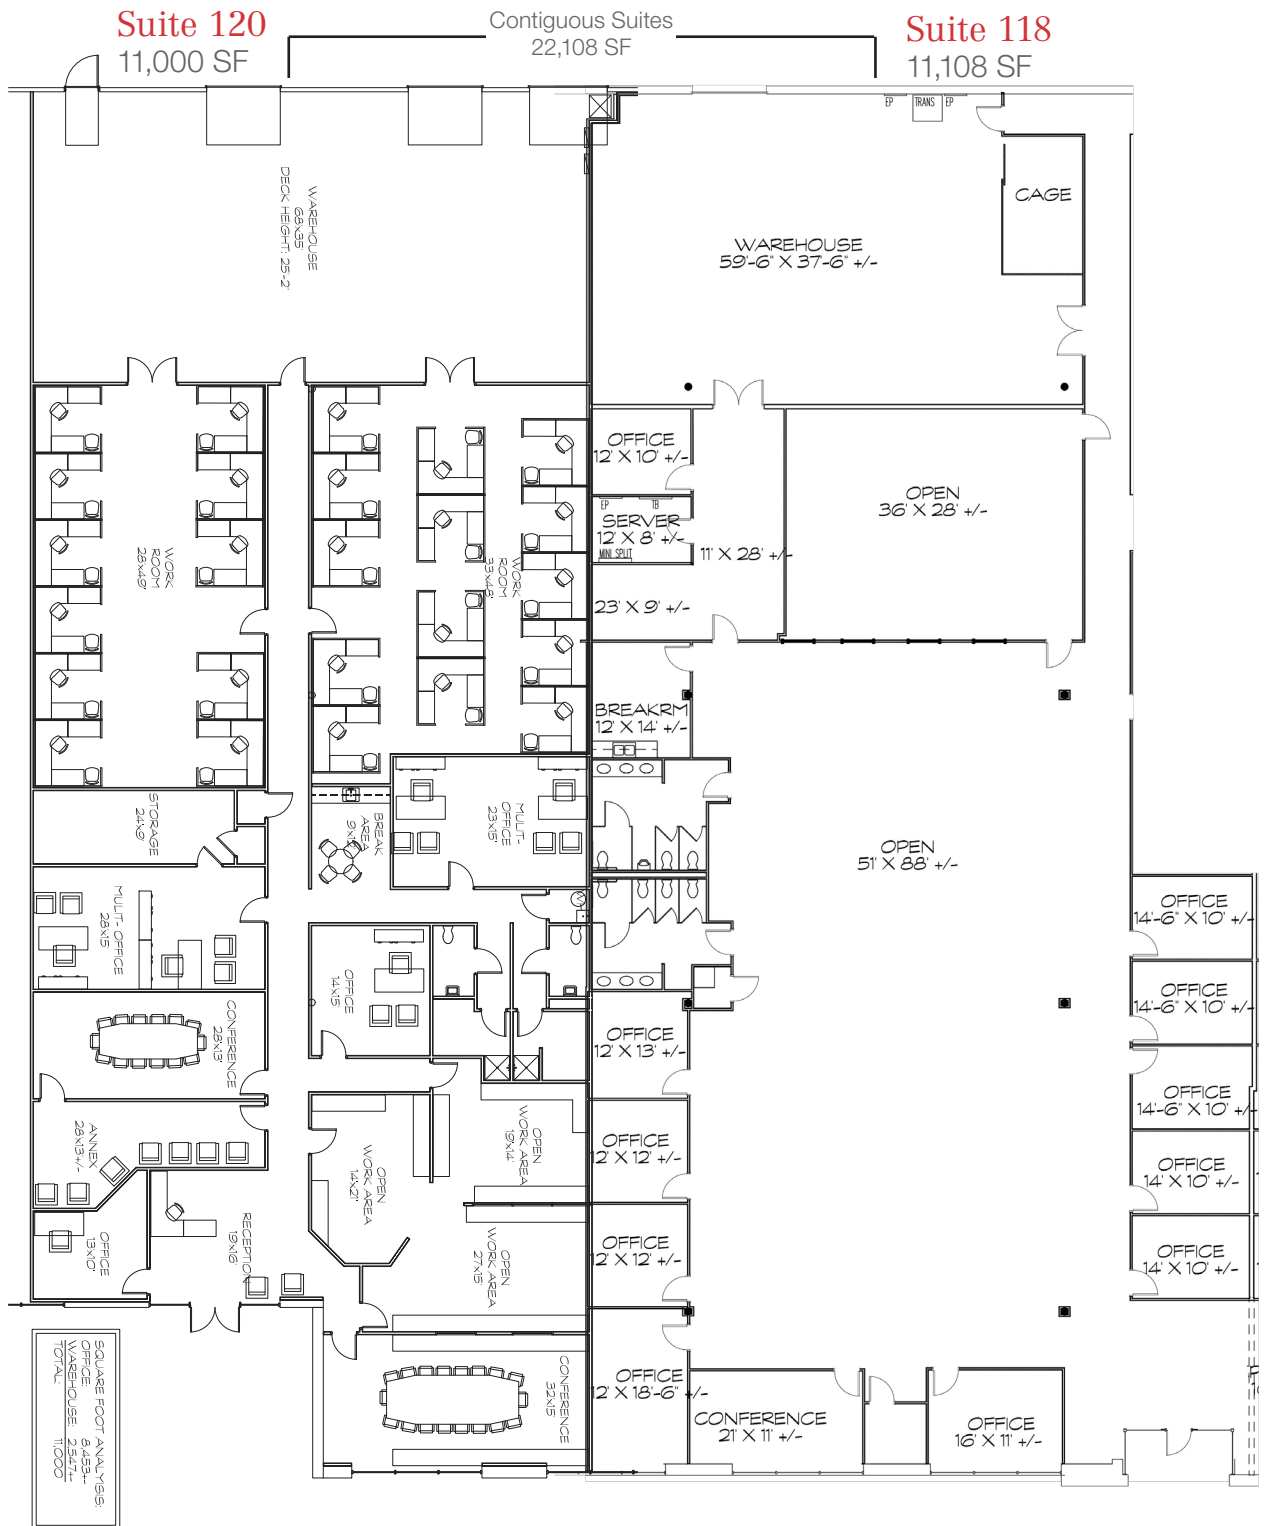

For Lease

2,843-22,108 SF

Royal Freeport Tech Center 4343 W. Royal Lane

Irving, Texas 75063

3 Suites Available:

- **Suite 114 - 2,843 SF**
 - Office Only
- **Suite 118 - 11,108 SF**
 - 2 Dock Doors
 - Heated Warehouse
 - 70/30 Office Warehouse
 - Contiguous with Suite 120
- **Suite 120 - 11,000 SF**
 - 3 Dock Doors
 - Small Warehouse (2,547 SF)
 - Office with 2 Bull Pens (8,453 SF)
 - Contiguous with Suite 118

Property Features

- Fifteen minutes to DFW International Airport
- Direct Access to LBJ and John Carpenter Freeways
- Building Signage Available
- Access to Bus Lines
- Sprinklered
- Deck Height: 24'
- Clear Height: 22'

For Lease

2,843-22,108 SF

Royal Freeport Tech Center

4343 W. Royal Lane

Irving, Texas 75063

Suite 114 (Office Only)

2,843 SF

For Lease

2,843-22,108 SF

Royal Freeport Tech Center

4343 W. Royal Lane

Irving, Texas 75063

For Lease

2,843-22,108 SF

Royal Freeport Tech Center

4343 W. Royal Lane