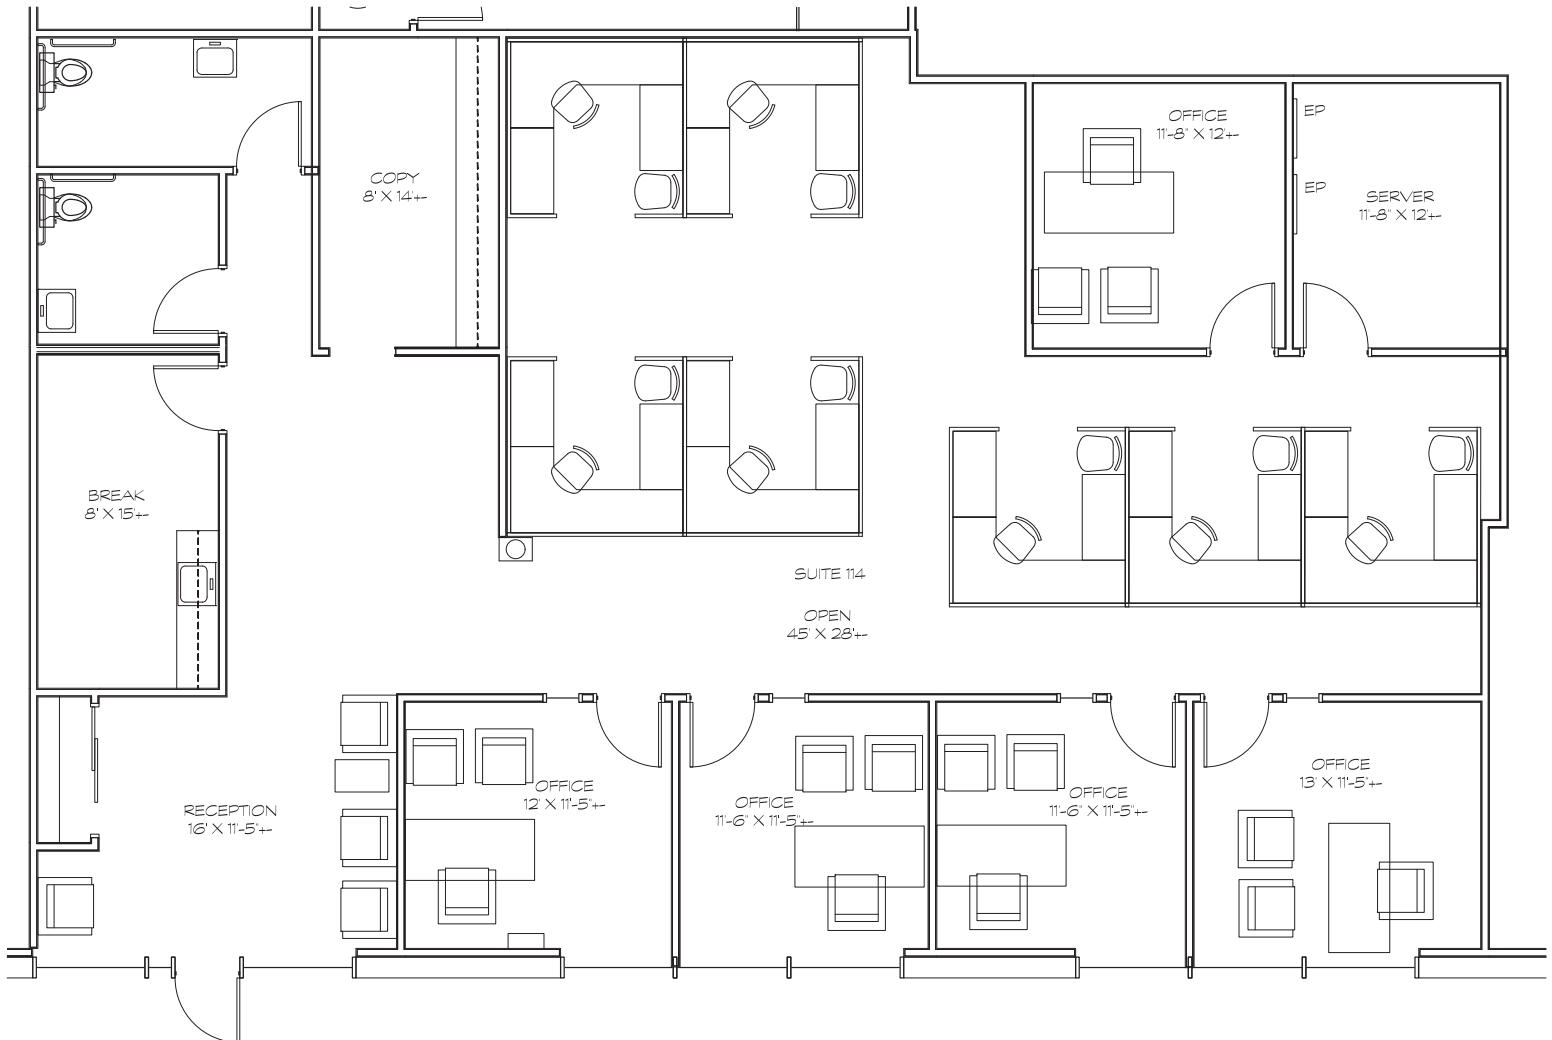

For Lease

2,843-22,108 SF

Royal Freeport Tech Center 4343 W. Royal Lane

Irving, Texas 75063

3 Suites Available:

- **Suite 114 - 2,843 SF**
 - Office Only
- **Suite 118 - 11,108 SF**
 - 2 Dock Doors
 - Heated Warehouse
 - 70/30 Office Warehouse
 - Contiguous with Suite 120
- **Suite 120 - 11,000 SF**
 - 3 Dock Doors
 - Small Warehouse (2,547 SF)
 - Office with 2 Bull Pens (8,453 SF)
 - Contiguous with Suite 118

For Lease

2,843-22,108 SF

Royal Freeport Tech Center

4343 W. Royal Lane

Irving, Texas 75063

Suite 114 (Office Only)

2,843 SF

For Lease

2,843-22,108 SF

Royal Freeport Tech Center

4343 W. Royal Lane

Irving, Texas 75063

For Lease

2,843-22,108 SF

Royal Freeport Tech Center

4343 W. Royal Lane